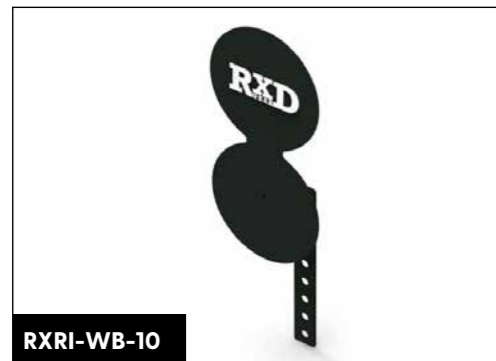

Wall ball target

Material: steel
Color: matt black powder coat
Dimensions: Ø 45 cm
Frame size: fits all 75 x 75 x 3 mm frames

Wall ball target (plate only)

Material: steel
Color: matt black powder coat
Dimensions: Ø 45 cm
Frame size: fits all 75 x 75 x 3 mm frames

Double wall ball target

Material: steel
Color: matt black powder coat
Dimensions: H 65 cm, W 35 cm
Frame size: fits all 75 x 75 x 3 mm frames

Double wall ball target (plate only)

Material: steel
Color: matt black powder coat
Dimensions: H 65 cm, W 35 cm
Frame size: fits all 75 x 75 x 3 mm frames