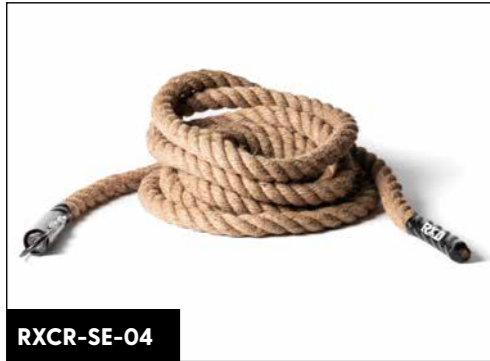

Climbing rope 4 m

Material: sisal
Color: brown
Weight: 3 kg
Dimensions: L 400 cm, Ø 38 mm
Comfort: steel eye