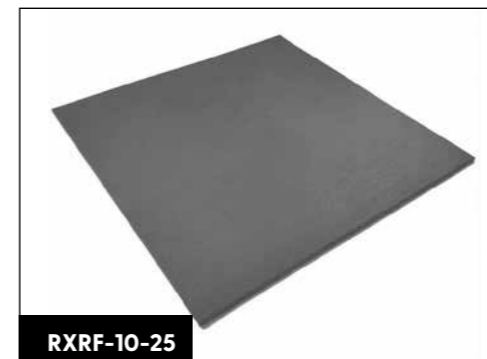

RXRF-10-17

Rubber floor Grey

1000 X 1000 X 15 mm

Material: finely pressed rubber granulate

Color: grey

Weight: 15 kg

Dimensions: L 1000 mm, W 1000 mm, H 15 mm

Comfort: suitable for indoor and outdoor

Safety: anti-slip layer

RXRF-10-18

Rubber floor Black

1000 X 1000 X 20 mm

Material: finely pressed rubber granulate

Color: black

Weight: 20.3 kg

Dimensions: L 1000 mm, W 1000 mm, H 20 mm

Comfort: suitable for indoor and outdoor

Safety: anti-slip layer

RXRF-10-24

Rubber floor Grey

1000 X 1000 X 20 mm

Material: finely pressed rubber granulate

Color: grey

Weight: 20.3 kg

Dimensions: L 1000 mm, W 1000 mm, H 20 mm

Comfort: suitable for indoor and outdoor

Safety: anti-slip layer

RXRF-10-25

Outdoor rubber floor Black

1000 X 1000 X 30 mm

Material: coarser rubber granules
Color: black
Weight: 19.5 kg
Dimensions: L 1000 mm, W 1000 mm, H 30 mm
Comfort: suitable for outdoor use
Safety: anti-slip layer