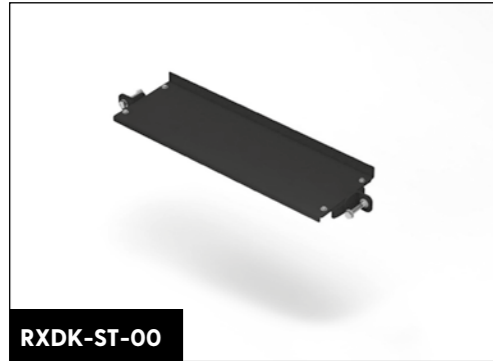

RXDK-ST-00