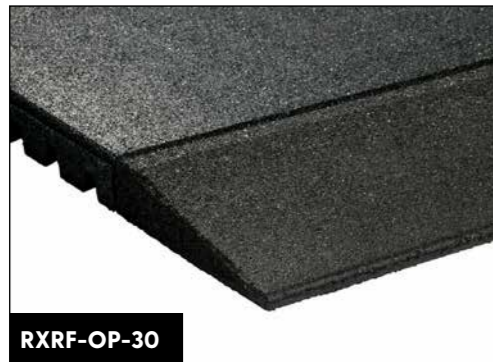

RXRF-OP-30

Rubber run-on profile

1000 X 43 mm

Material: finely pressed rubber granulate

Color: black

Dimensions: L 1000 mm, W 100 mm, H 43 mm

Comfort: suitable for indoor and outdoor

Safety: anti-slip layer