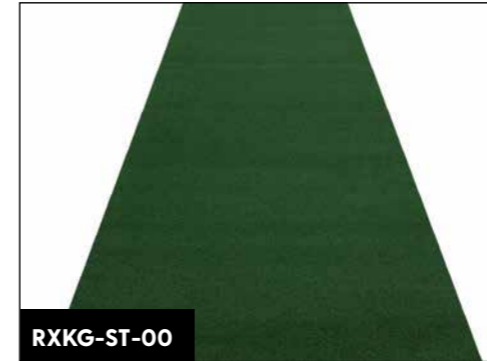

Turf standard

Material: Nylon
Color: dark grey, black, dark green, light green, signal red, terracotta red and blue
Weight: 3.5 kg per m²
Fiber height: 13 mm, reasonably high fiber density
Comfort: suitable for heavy sports applications
Cleaning: easy to clean with a vacuum cleaner
Use: crossfit, fitness, physio practices, gyms