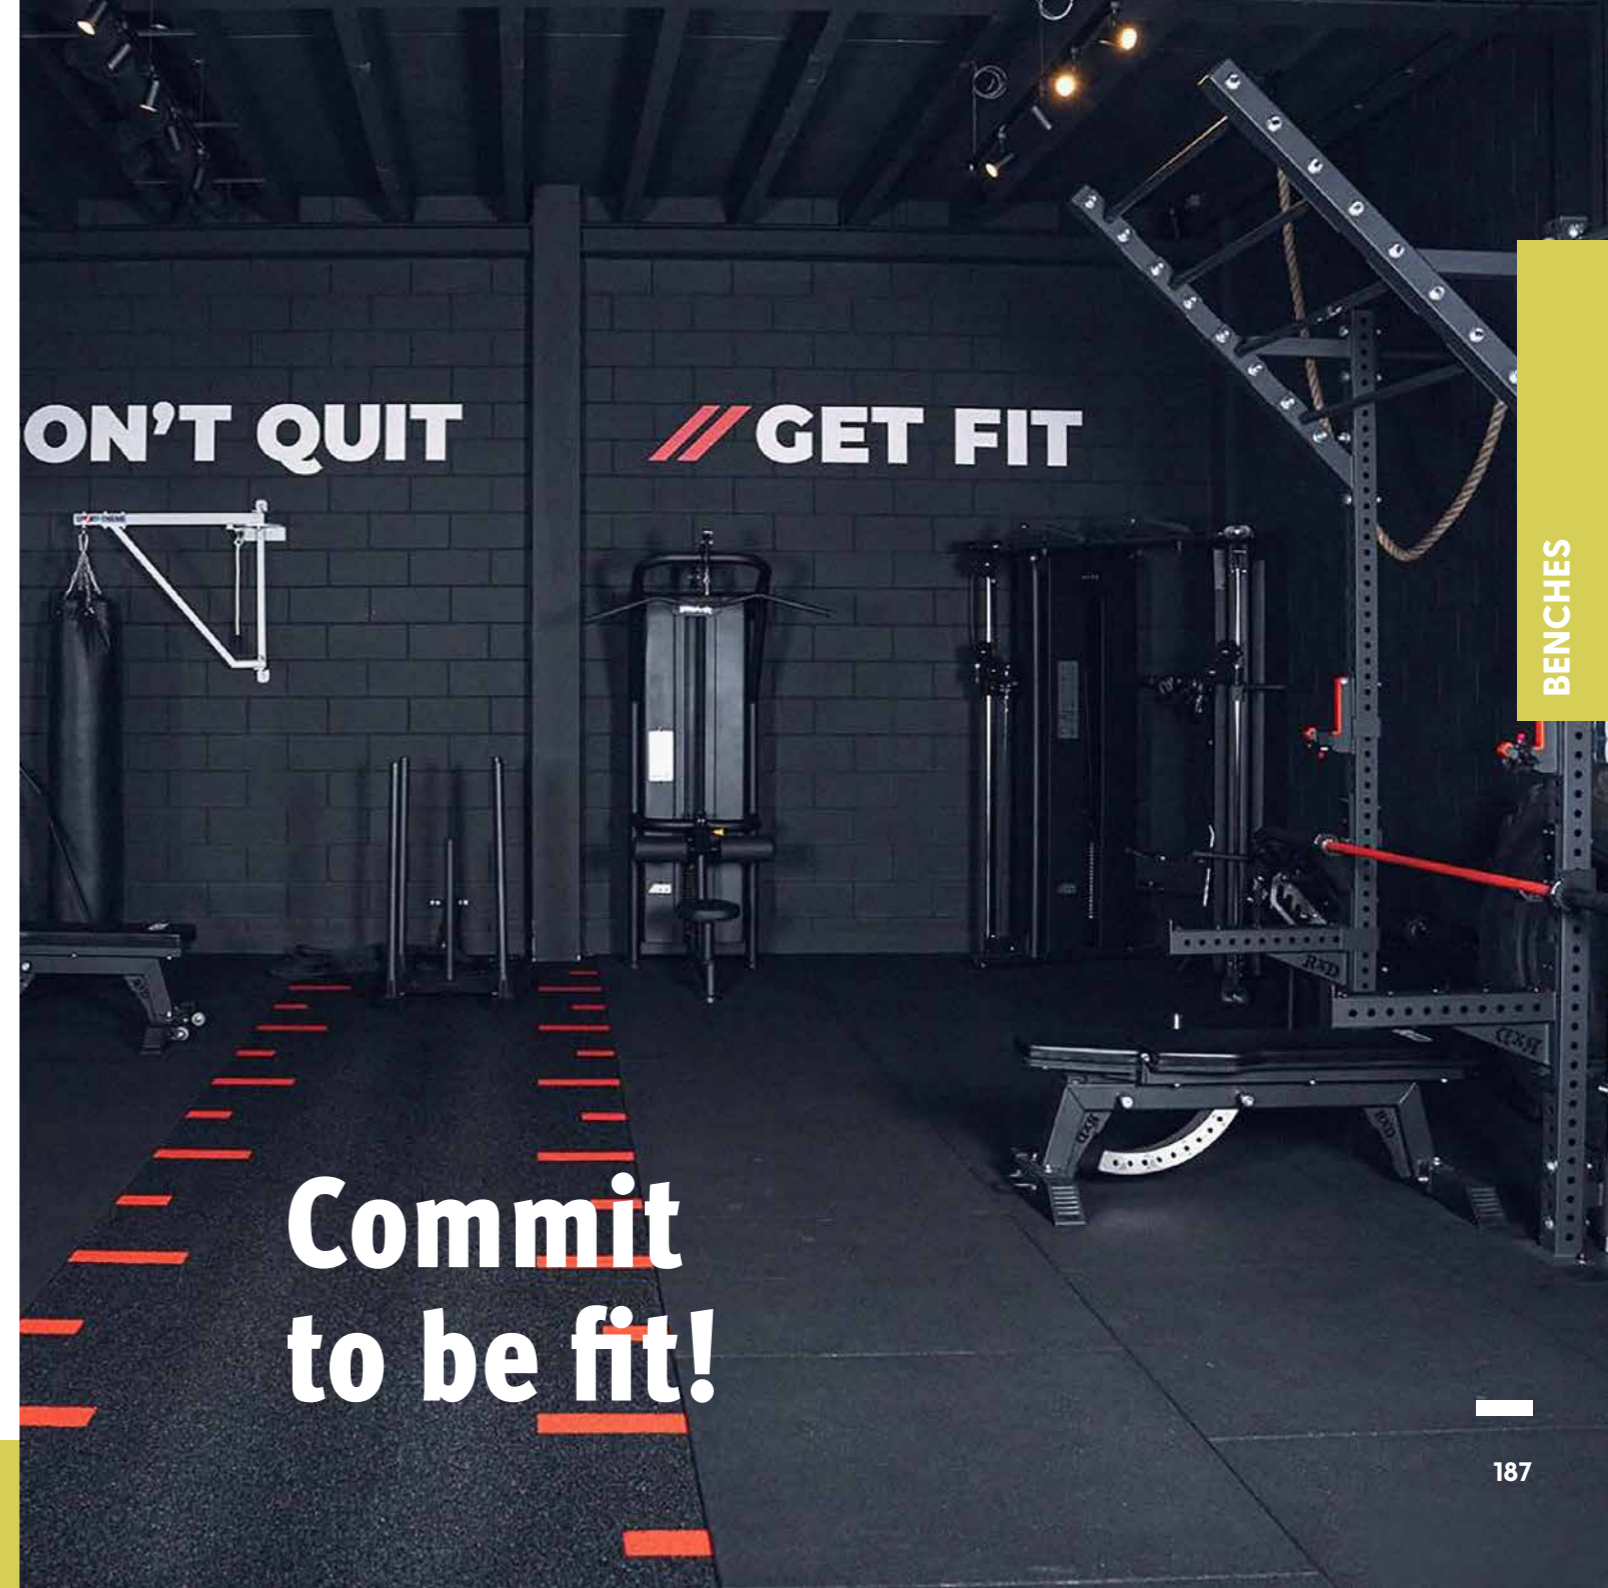

**Commit
to be fit!**