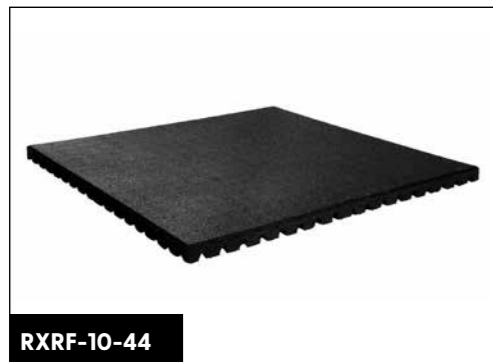

Comfort: suitable for indoor and outdoor

Safety: anti-slip layer

RXRF-10-24

Rubber floor Grey

1000 X 1000 X 20 mm

Material: finely pressed rubber granulate

Color: grey

Weight: 20.3 kg

Dimensions: L 1000 mm, W 1000 mm, H 20 mm

Comfort: suitable for indoor and outdoor

Safety: anti-slip layer

RXRF-10-25

Outdoor rubber floor Black

1000 X 1000 X 30 mm

Material: coarser rubber granules
Color: black
Weight: 19.5 kg
Dimensions: L 1000 mm, W 1000 mm, H 30 mm
Comfort: suitable for outdoor use
Safety: anti-slip layer

RXRF-10-31

Supreme rubber floor Black 1000 X 1000 X 20 mm

Material: finely pressed rubber granulate
Color: black
Weight: 18 kg
Dimensions: L 1000 mm, W 1000 mm, H 20 mm
Comfort: suitable for indoor and outdoor
Safety: anti-slip layer

RXRF-10-22

Rubber floor Black

1000 X 1000 X 43 mm

Material: finely pressed rubber granulate
Color: black
Weight: 25.7 kg
Dimensions: L 1000 mm, W 1000 mm, H 43 mm
Comfort: suitable for indoor and outdoor
 + sound and shock absorbing
Safety: anti-slip layer