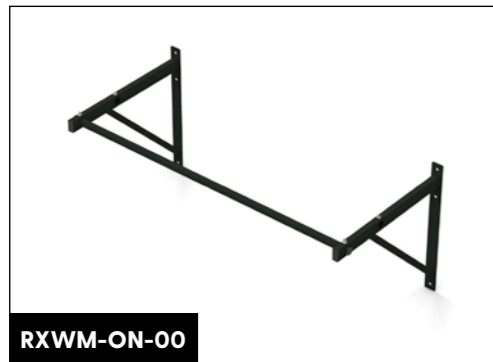

Outdoor wall pull-up bar black

Material: zink plated steel
Color: matt black powder coat
Dimensions: L 133 cm, W 61 cm, H 58 cm
distance wall to bar: 36.5 - 56.5 cm
Diameter handle: Ø 32 mm
Comfort: suitable for outdoor use
+ extra grip due to powder coat finish