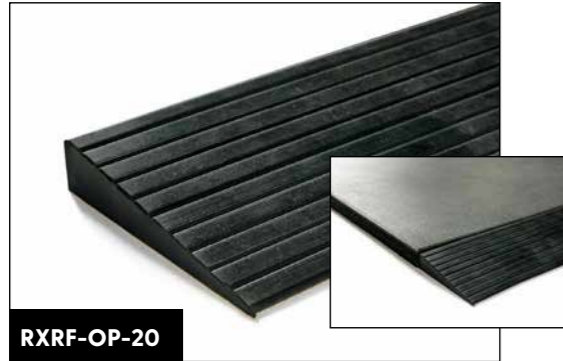

Rubber run-on profile

1000 X 20 mm

Material: rubber

Color: black

Dimensions: L 1000 mm, W 100 mm, H 20 mm

Comfort: suitable for indoor and outdoor

Safety: anti-slip layer

RXRF-OP-20

Rubber run-on profile

1000 X 30 mm

Material: finely pressed rubber granulate

Color: black

Dimensions: L 1000 mm, W 100 mm, H 30 mm

Comfort: suitable for indoor and outdoor

Safety: anti-slip layer