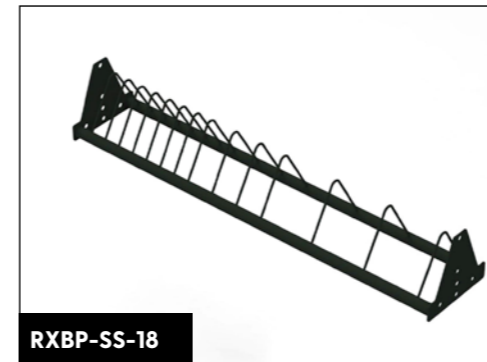

RXBP-SS-18