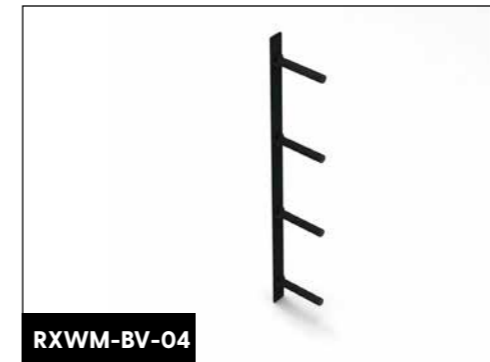

RXWM-BV-04