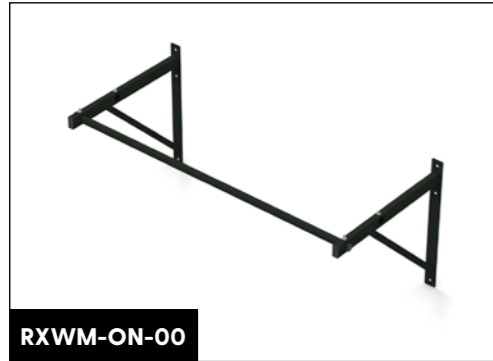

Climbing rope 9 m

RXCR-SE-09

Material: sisal
Color: brown
Weight: 6 kg
Dimensions: L 900 cm, Ø 38 mm
Comfort: steel eye

RXCA-TR-00

Triceps rope

Material: nylon + rubber
Color: black
Dimensions: L 67 cm, Ø 26 mm
Comfort: rubber handle + rotating middle