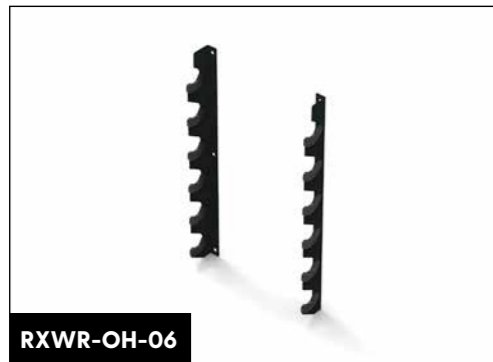

Wall mount punch bag hanger black

Material: steel
Color: matt black powder coat
Dimensions: L 51 cm, W 57 cm, H 27 cm

Gun rack horizontal 6 Olympic bars

Material: steel + ABS
Color: matt black powder coat
Dimensions: L 95 cm, W 12 cm, H 5 cm
Comfort: suitable for a maximum of 6 barbells

Gun rack horizontal 10 Olympic bars

Material: steel + ABS
Color: matt black powder coat
Dimensions: L 155 cm, W 12 cm, H 5 cm
Comfort: suitable for a maximum of 10 barbells

Adjustable Yoga mat holder

Material: steel
Color: matt black powder coat
Dimensions: L 80 cm, W 27.5 cm, H 11.3 cm
Comfort: Pin length: 24.5cm