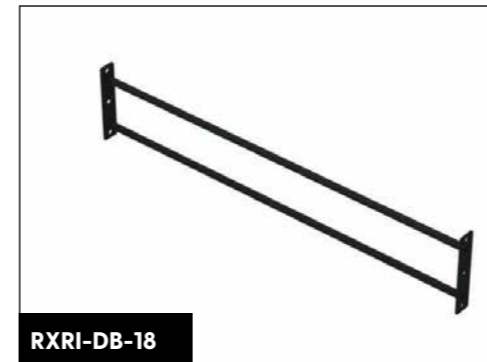

Material: steel
Color: matt black powder coat
Dimensions: H 270 cm
Frame size: 75 x 75 x 3 mm
Comfort: holes on 4 sides
Extra tools: floor mounting materials included

Single cross beam 1.1 m

Material: steel
Color: matt black powder coat
Dimensions: L 110 cm, Ø 32 mm
Comfort: rough surface for extra grip

Single cross beam XL 1.1 m

Material: steel
Color: matt black powder coat
Dimensions: L 110 cm, Ø 32 mm
Comfort: rough surface for extra grip

Double cross beam 1.1 m

Material: steel
Color: matt black powder coat
Dimensions: L 110 cm, Ø 32 mm, distance between tubes: 220 mm
Comfort: rough surface for extra grip

Single cross beam XL 1.8 m

Material: steel
Color: matt black powder coat
Dimensions: L 180 cm, Ø 32 mm
Comfort: rough surface for extra grip

Double cross beam 1.8 m

Material: steel
Color: matt black powder coat
Dimensions: L 180 cm, Ø 32 mm distance between tubes: 220 mm
Comfort: rough surface for extra grip