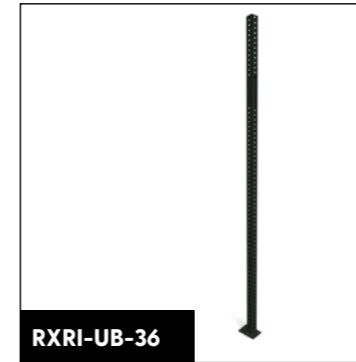

RXRI-OR-02

Outdoor RIG 0.2

Material: zink plated steel
Color: matt black powder coat
Dimensions: L 125 cm, W 305 cm, H 360 cm
Frame size: 75 x 75 x 3 mm
Comfort: rough surface for extra grip
Extra tools: 2 sets J-cups + 2 rope/belt holders

RXRI-OR-11

Outdoor RIG 1.1

Material: zink plated steel
Color: matt black powder coat
Dimensions: L 345 cm, W 430 cm, H 360 cm
Frame size: 75 x 75 x 3 mm
Comfort: rough surface for extra grip
Extra tools: 4 sets J-cups + 4 wall ball targets

- INDOOR
- OUTDOOR

Build your own RIG

Upright stand 2.3 m

Material: steel
Color: matt black powder coat
Dimensions: H 230 cm
Frame size: 75 x 75 x 3 mm
Comfort: holes on 4 sides
Extra tools: floor mounting materials included