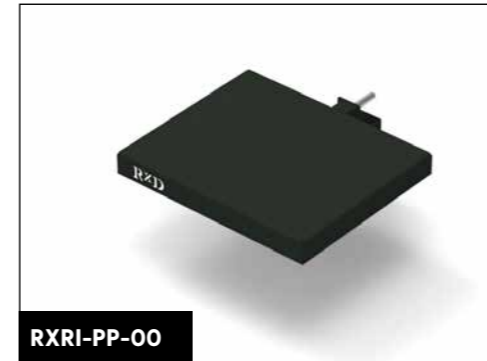

Plyo platform for RIG black

RXRI-PP-00

Material: steel
Color: matt black powder coat
Dimensions: L 63 cm, W 60 cm, H 26 cm
Frame size: fits all 75 x 75 mm frames
Comfort: rough surface + loadable up to 300 kg
Extra tools: locking pin for extra safety