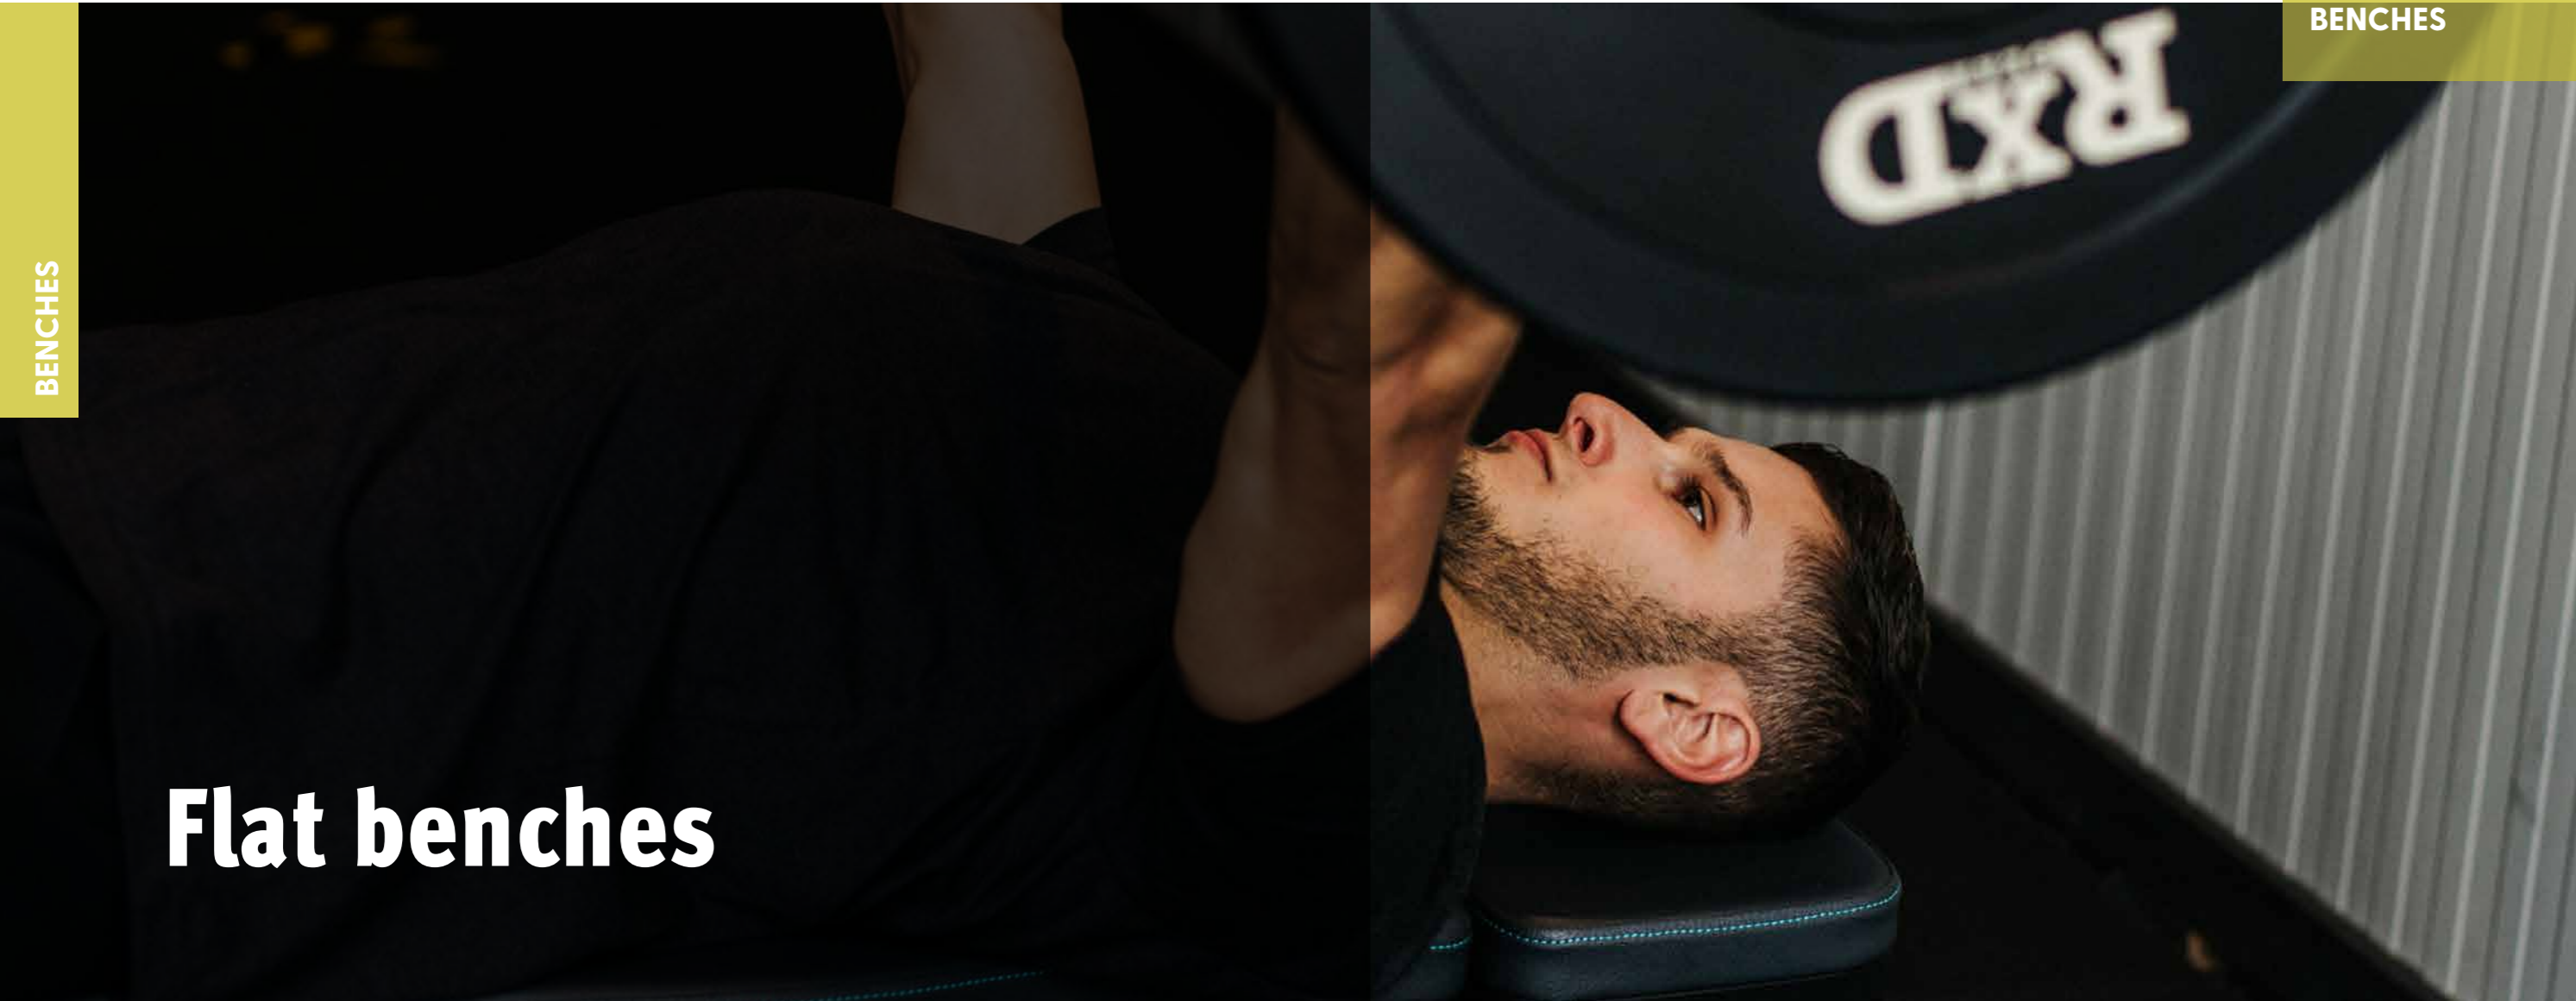

Flat benches