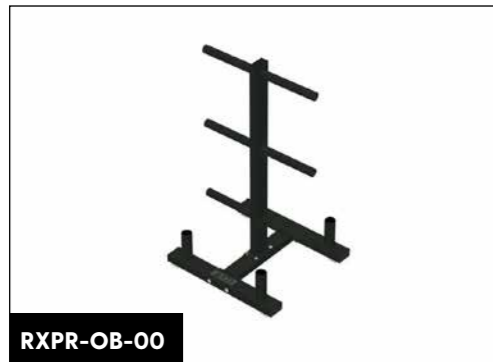

rollaway

Material: steel
Color: matt black powder coat
Dimensions: H 70 cm, W 27 cm
Comfort: wheels+ suitable for 50 mm plates

RXPH-WW-00

Olympic plate & barbell rack

Material: steel
Color: matt black powder coat
Dimensions: L 77.4 cm, W 71.8 cm, H 132.8 cm
Comfort: rubber feet for stability