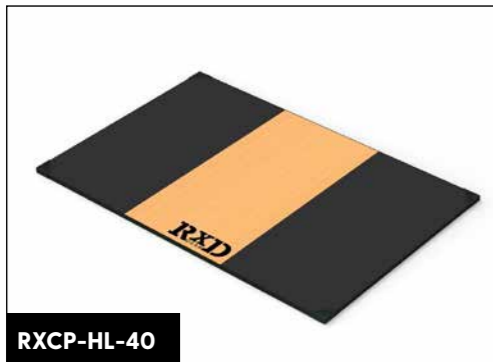

RXCP-HL-40

Don't
complain,
just work
harder