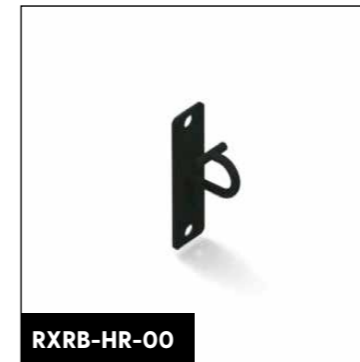

RXRR-HR-00

Rope & band hook

for upright

Material: steel
color: matt black powder coat
Dimensions: H 18 cm
Frame size: fits all 75 x 75 mm frames

RXDG-FR-00

D-Grip pair for RIG black

Material: steel
Color: matt black powder coat
Dimensions: L 30 cm, W 13 cm, Ø 31 mm
Frame size: fits all 75 x 75 mm frames

RXRB-HR-00

Battle rope hook

for upright

Material: steel
Color: matt black powder coat
Frame size: fits all 75 x 75 mm frames
Comfort: suitable for battleropes with Ø 38mm

Timer holder for RIG & wall

black

Material: steel
Color: matt black powder coat
Dimensions: L 32 cm, W 25 cm, H 6 cm
Frame size: fits all 75 x 75 mm frames
Comfort: adjustable in height,
 + suitable for different size timers