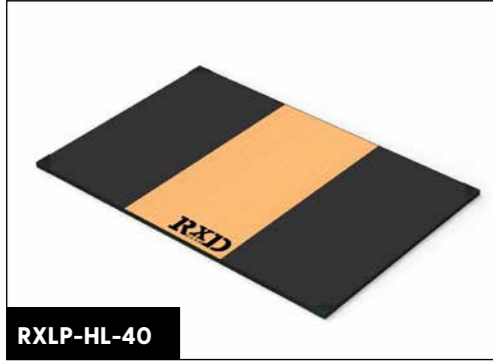

RXLP-HL-40

PLATFORM

Lifting platform

3000 X 2000 X 40 mm

- **Material:** rubber + steel + bamboo
- **Color:** wood + black
- **Dimensions:** L 3000 mm, W 2000 mm, H 40 mm
- **Comfort:** shock and sound absorbing
- + large training surface
- + high quality rubber, molded from 1 piece
- **Extra tools:** custom logo is possible

Countersunk platform

3000 X 2000 X 40 mm

- **Material:** rubber + steel + bamboo
- **Color:** wood + black
- **Dimensions:** L 3000 mm, W 2000 mm, H 40 mm
- **Comfort:** shock and sound absorbing
- + large training surface
- + high quality rubber, molded from 1 piece
- + sunk into the floor
- **Extra tools:** custom logo is possible