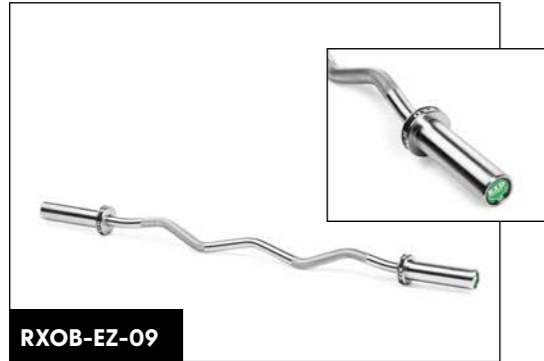

RXOB-GB-20

Excuses don't
get results,
train with
RXD Gear

Specialty barbells

RXOB-EZ-09

Olympic EZ barbell 9 kg

Material: hard chrome-plated steel
Total length: 120 cm
Sleeve length: 170 mm
Sleeve diameter: Ø 50 mm
Rod diameter: Ø 28 mm
Type of bearings: 2 x 50 mm bronze bushings and 2x ball bearings
Knurling: no centre knurling