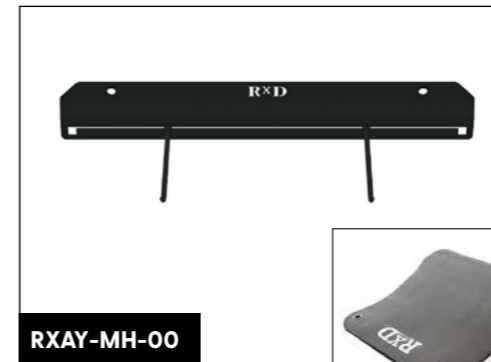

Material: steel
Color: matt black powder coat
Dimensions: L 51 cm, W 57 cm, H 27 cm

Gun rack horizontal 6 Olympic bars

Material: steel + ABS
Color: matt black powder coat
Dimensions: L 95 cm, W 12 cm, H 5 cm
Comfort: suitable for a maximum of 6 barbells

Gun rack horizontal 10 Olympic bars

Material: steel + ABS
Color: matt black powder coat
Dimensions: L 155 cm, W 12 cm, H 5 cm
Comfort: suitable for a maximum of 10 barbells

Adjustable Yoga mat holder

Material: steel
Color: matt black powder coat
Dimensions: L 80 cm, W 27.5 cm, H 11.3 cm
Comfort: Pin length: 24.5cm