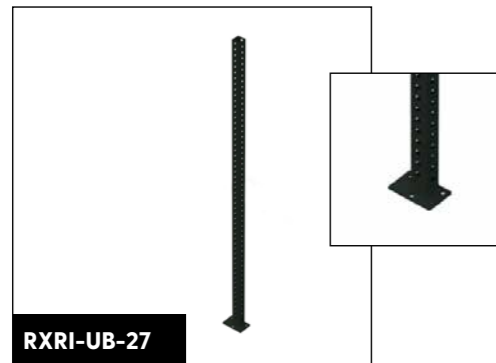

Upright stand 2.7 m

Material: steel
Color: matt black powder coat
Dimensions: H 270 cm
Frame size: 75 x 75 x 3 mm
Comfort: holes on 4 sides
Extra tools: floor mounting materials included