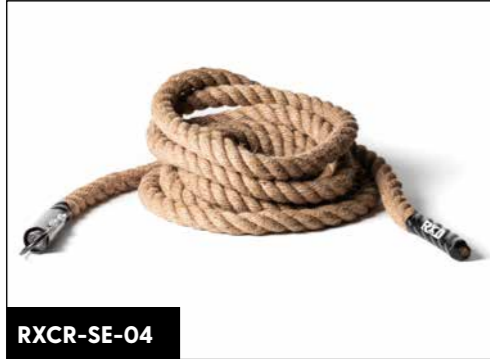

Climbing rope 4 m

RXCR-SE-04

Material: sisal
Color: brown
Weight: 3 kg
Dimensions: L 400 cm, Ø 38 mm
Comfort: steel eye