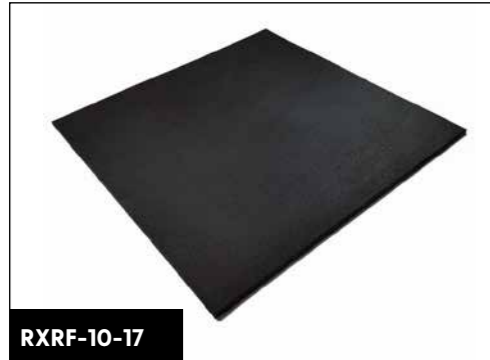

Rubber floor Black

1000 X 1000 X 15 mm

Material: finely pressed rubber granulate

Color: black

Weight: 15 kg

Dimensions: L 1000 mm, W 1000 mm, H 15 mm

Comfort: suitable for indoor and outdoor

Safety: anti-slip layer

RXRF-10-17

Rubber floor Grey

1000 X 1000 X 15 mm

Material: finely pressed rubber granulate

Color: grey

Weight: 15 kg

Dimensions: L 1000 mm, W 1000 mm, H 15 mm

Comfort: suitable for indoor and outdoor