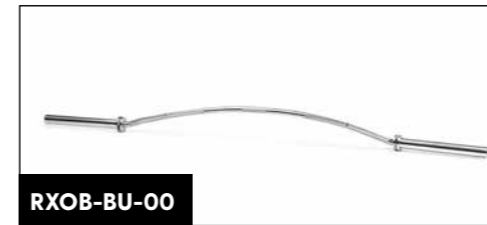

Olympic buffalo barbell

20 kg

RXOB-BU-00

Material: hard chrome-plated steel

Total length: 218 cm

Sleeve length: 425 mm

Sleeve diameter: Ø 50 mm

Rod diameter: Ø 30 mm

Type of bearings: 2x 50 mm bronze bushings and 2 x ball bearings

Knurling: centre knurling

Color: chrome

Weight: 20 kg

± 600 gr

Maximum load:

317 kg