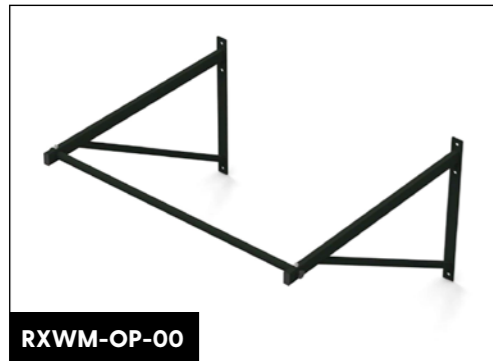

RXWM-OP-00

Outdoor wall pull-up bar PRO

black

Material: zink plated steel

Color: matt black powder coat

Dimensions: L 133cm, W 100 cm, H 65 cm

distance wall to bar: 93 cm

Diameter handle: Ø 32 mm

Comfort: suitable for outdoor use

+ extra grip due to powder coat finish

**Remember
that guy that
gave up?**