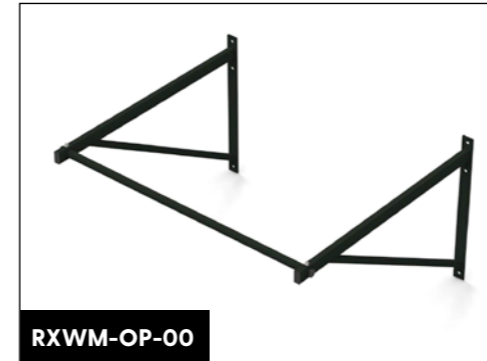

- Bodyweight
- Gymnastics
- Ropes
- Outdoor

Bodyweight & Gymnastics

Wall pull-up bar black

Material: steel
Color: matt black powder coat
Dimensions: L 133 cm, W 61 cm, H 58 cm
 distance wall to bar: 36.5 - 56.5 cm
Diameter handle: Ø 32 mm
Comfort: extra grip due to powder coat finish