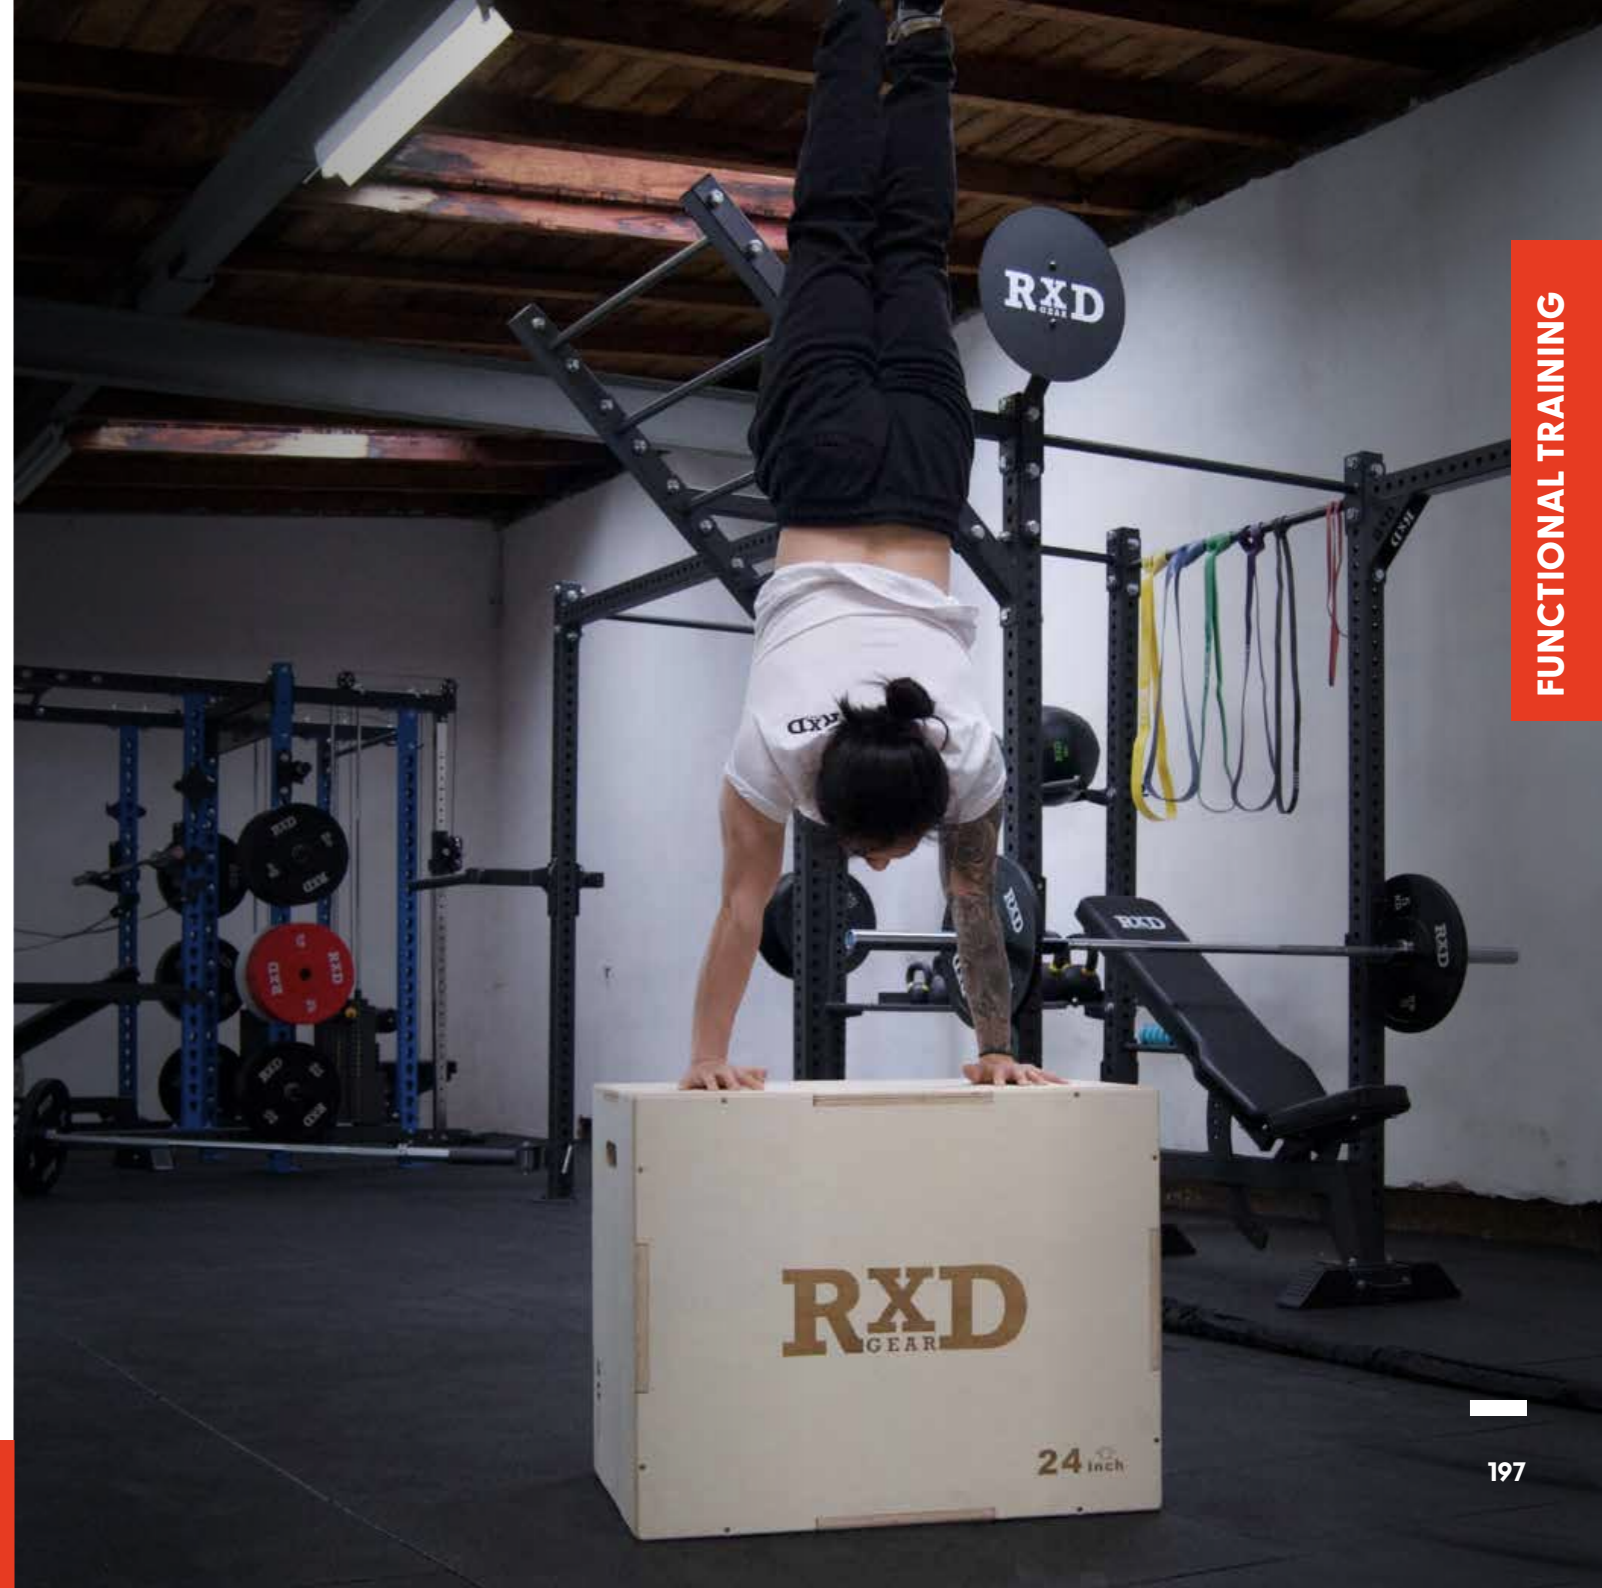

STRENGTH & CONDITIONING
PADS

Drop pad set black

100 x 60 x 15 cm

Material: polyurethane, foam

Color: black

Weight: 30 kg

Dimensions: L 100 cm, W 60 cm, H 15 cm

Comfort: high quality foam

Safety: anti-slip layer