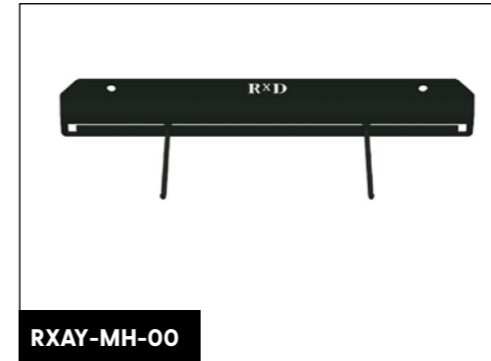

Material: steel
Color: chrome
Dimensions: L 26 cm, W 10 cm, Ø 20 mm
Frame size: fits all 75 x 75 mm frames

RXPB-TP-00

Adjustable Yoga mat holder

Material: steel
Color: matt black powder coat
Dimensions: L 80 cm, W 27.5 cm, H 11.3 cm
Comfort: Pin length: 24.5cm