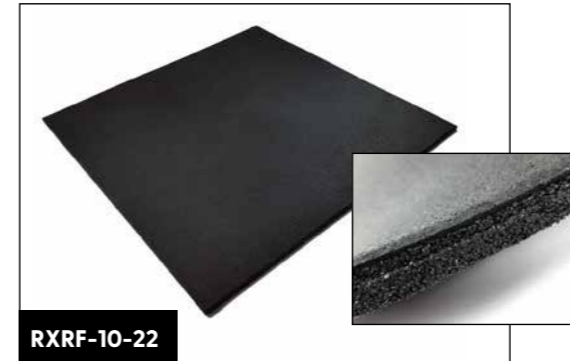

Comfort: suitable for indoor and outdoor

Safety: anti-slip layer

RXRF-10-24

Rubber floor Grey

1000 X 1000 X 20 mm

Material: finely pressed rubber granulate

Color: grey

Weight: 20.3 kg

Dimensions: L 1000 mm, W 1000 mm, H 20 mm

Comfort: suitable for indoor and outdoor

Safety: anti-slip layer

RXRF-10-25

Outdoor rubber floor Black

1000 X 1000 X 30 mm

Material: coarser rubber granules
Color: black
Weight: 19.5 kg
Dimensions: L 1000 mm, W 1000 mm, H 30 mm
Comfort: suitable for outdoor use
Safety: anti-slip layer

RXRF-10-31

Supreme rubber floor Black 1000 X 1000 X 20 mm

Material: finely pressed rubber granulate
Color: black
Weight: 18 kg
Dimensions: L 1000 mm, W 1000 mm, H 20 mm
Comfort: suitable for indoor and outdoor
Safety: anti-slip layer