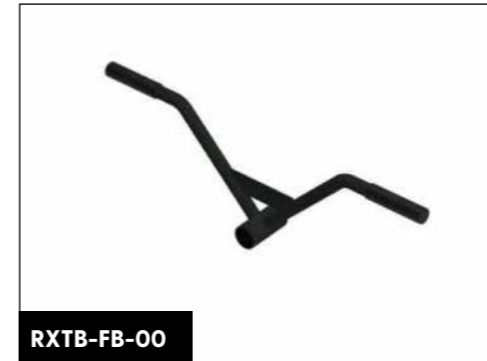

T-bar row for barbell black

33 X 15 cm

RXTB-FB-00

Material: steel + rubber + ABS
Color: matt black powder coat
Dimensions: L 94 cm, Ø 38 mm
Comfort: rubber handle