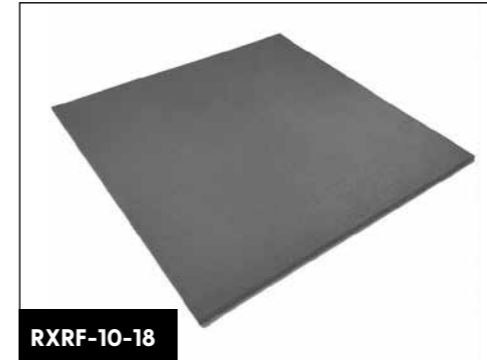

Rubber floor Black

1000 X 1000 X 15 mm

Material: finely pressed rubber granulate

Color: black

Weight: 15 kg

Dimensions: L 1000 mm, W 1000 mm, H 15 mm

Comfort: suitable for indoor and outdoor

Safety: anti-slip layer

RXRF-10-17

Rubber floor Grey

1000 X 1000 X 15 mm

Material: finely pressed rubber granulate

Color: grey

Weight: 15 kg

Dimensions: L 1000 mm, W 1000 mm, H 15 mm

Comfort: suitable for indoor and outdoor

Safety: anti-slip layer

RXRF-10-18

Rubber floor Black

1000 X 1000 X 20 mm

Material: finely pressed rubber granulate

Color: black

Weight: 20.3 kg

Dimensions: L 1000 mm, W 1000 mm, H 20 mm

Comfort: suitable for indoor and outdoor

Safety: anti-slip layer

RXRF-10-24

Rubber floor Grey

1000 X 1000 X 20 mm

Material: finely pressed rubber granulate

Color: grey

Weight: 20.3 kg