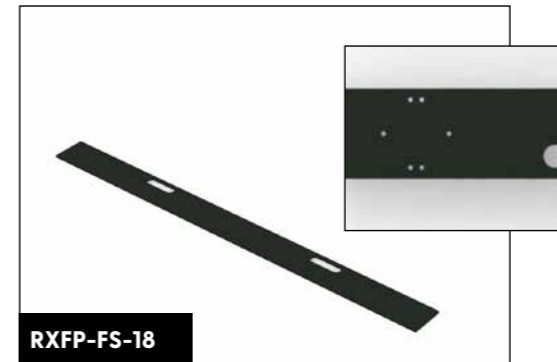

Material: steel
Color: matt black powder coat
Dimensions: L 169 cm, W 20 cm, H 1 cm
Weight: 32.5 kg
Comfort: use with underfloor heating

RXFP-FS-11

Floor plate 1.1 m

for free stand RIG

Material: steel
Color: matt black powder coat
Dimensions: L 169 cm, W 20 cm, H 1 cm
Weight: 32.5 kg
Comfort: use with underfloor heating

Material: zink plated steel
Color: matt black powder coat
Dimensions: H 270 cm
Frame size: 75 x 75 x 3 mm
Comfort: holes on 4 sides

Outdoor S cross beam 1.1 m

Material: zink plated steel
Color: matt black powder coat
Dimensions: L 110 cm, Ø 32 mm
Comfort: rough surface for extra grip