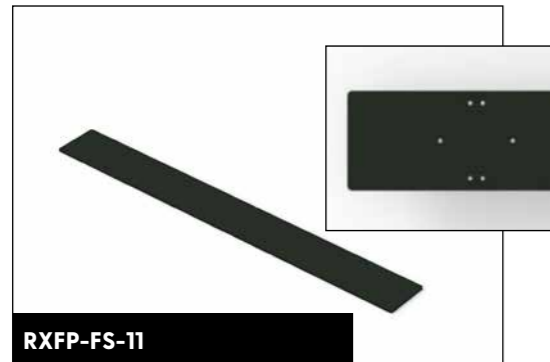

RXFP-FS-11

Floor plate 1.1 m

for free stand RIG

Material: steel
Color: matt black powder coat
Dimensions: L 169 cm, W 20 cm, H 1 cm
Weight: 32.5 kg
Comfort: use with underfloor heating