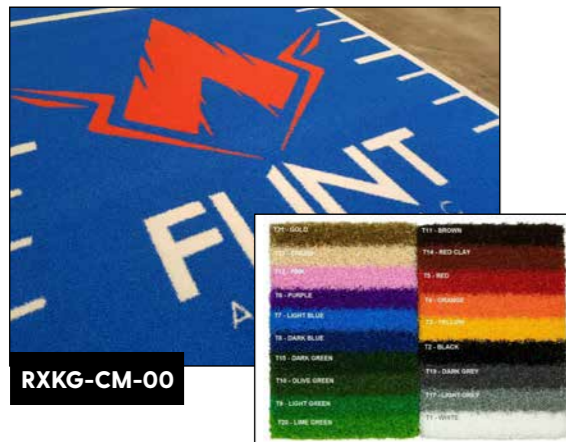

Turf custom made

- **Material:** Nylon
- **Color:** Available in full color based on nineteen colors
- **Weight:** 2.5 kg per m²
- **Fiber height:** 13 mm, high fiber density, abrasion resistant
- **Comfort:** suitable for heavy sports applications, track is fully tufted (unique concept)
- **Cleaning:** easy to clean with a vacuum cleaner
- **Use:** suitable for crossfit, fitness, physio practices, gyms