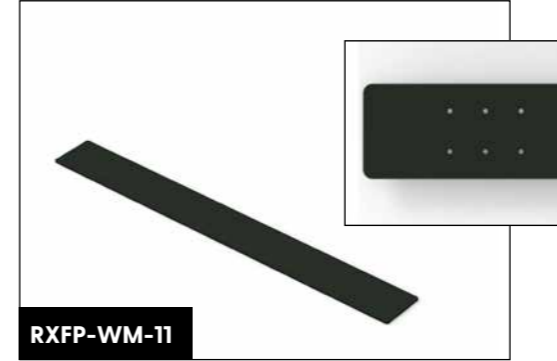

RXFP-WM-11

Floor plate 1.1 m

for wall mount RIG

Material: steel
Color: matt black powder coat
Dimensions: L 169 cm, W 20 cm, H 1 cm
Weight: 32.5 kg
Comfort: use with underfloor heating