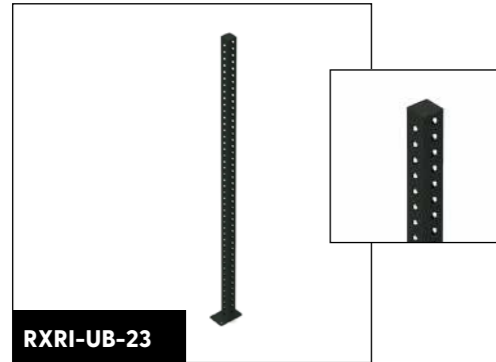

Upright stand 2.3 m

Material: steel
Color: matt black powder coat
Dimensions: H 230 cm
Frame size: 75 x 75 x 3 mm
Comfort: holes on 4 sides
Extra tools: floor mounting materials included