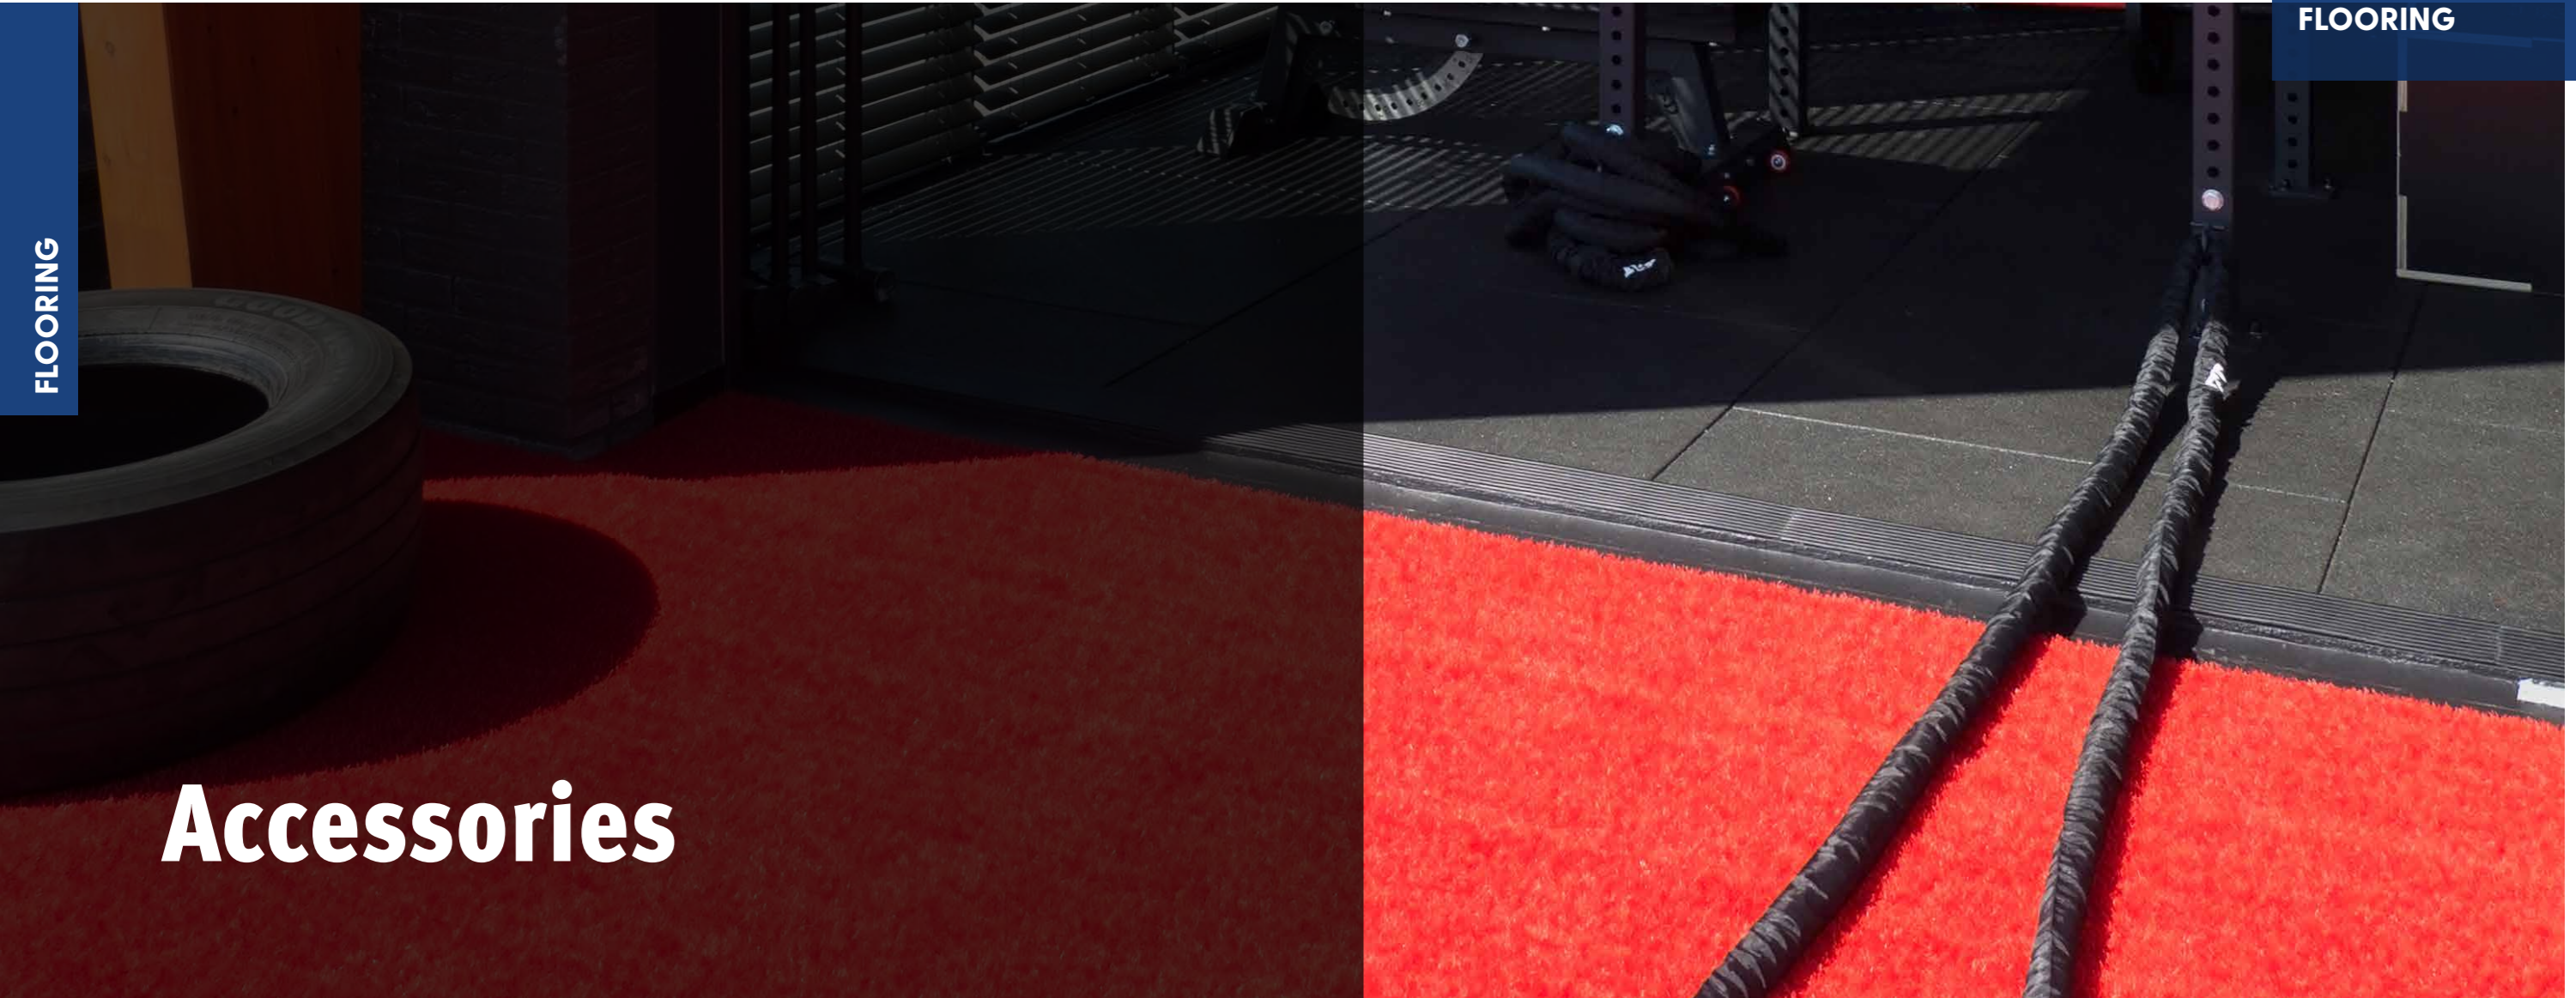

Accessories