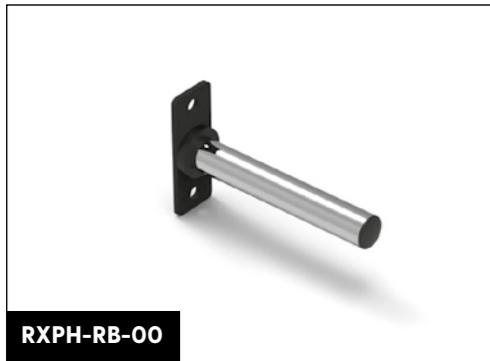

RXBS-FR-00

Powerband T-pin for RIG/RACK

Material: steel
Color: chrome
Dimensions: L 26 cm, W 10 cm, Ø 20 mm
Frame size: fits all 75 x 75 mm frames

RXPB-TP-00

RXPB-FR-00

Olympic plate holder for RIG / RACK

Material: steel + rubber
Color: matt black powder coat + chrome
Dimensions: L 36 cm, Ø 50 mm
Frame size: fits all 75 x 75 mm frames
Comfort: easy to move
Extra tools: pins for extra safety locking

RXPB-RB-00

Olympic plate holder RIG / RACK bolted

Material: steel + rubber
Color: matt black powder coat + chrome
Dimensions: L 36 cm, Ø 50 mm
Frame size: fits all 75 x 75 mm frames

- Freestanding Storage
- Wall Storage
- Build your own Storage